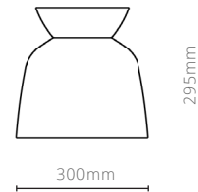

HAT, Deep Pendant Light.

TOP (CERAMIC)

SHADE (ALUMINIUM)

TECHNICAL

- **Globe:** E27, LED Recommended (Globe not included)
- **Flex:** 2m Black or White. (Longer lengths available on request)
- **Ceiling Rose:** Black or White.
- **Top:** Hand spun ceramic, glazed or raw terracotta
- **Shade:** Aluminium, Powder coated

Hat, Deep 300mm Dia (M)

Weight: 3kg