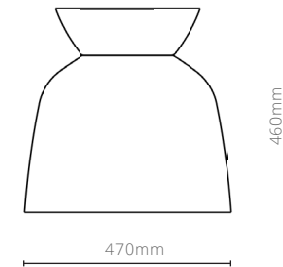

## TECHNICAL

- **Globe:** E27, LED Recommended (Globe not included)
- **Flex:** 2m Black or White. (Longer lengths available on request)
- **Ceiling Rose:** Black or White.
- **Top:** Hand spun ceramic, glazed or raw terracotta
- **Shade:** Aluminium, Powder coated

### Hat, Deep 300mm Dia (M)

Weight: 3kg

### Hat, Deep 480mm Dia (L)

Weight: 5kg