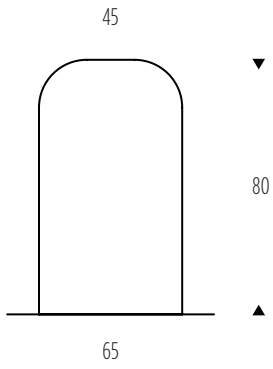

## ▲ LIGHT DESIGN

The C Series is an evolving series of small pendant lights that explore a variety of shapes and form. This series is designed to juxtapose with shape and form found in the classic Edison Light globe range. The C Series is available in copper or raw black steel.