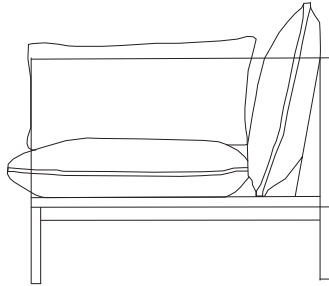

Carousel Sofa Low Back

Designer- Cameron Foggo/ Year 2018

The Carousel sofa blurs the barriers between residential and commercial furniture, conveniently available in low, mid and high back - dependant on the level of privacy required. Although masculine in appearance Carousel is softened by generously sized cushions and sits upon an elegantly refined blackened steel frame, multifunctional, elegant & timeless, quality's evocative of great mid century design.

Resident

Resident Headquarters
61 Upper Queen Street
Newton Auckland New Zealand
Ph +64 9 601 9241
www.resident.co.nz

Floor to seat 400mm (15.7")

600mm (23.6")

810mm (31.9")

2200mm (86.6")

Product Description
Multifunctional Sofa