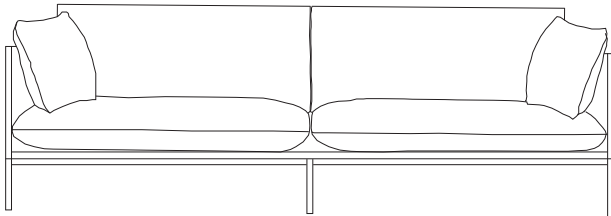

Carousel Sofa Low Back

Designer- Cameron Foggo/ Year 2018

The Carousel sofa blurs the barriers between residential and commercial furniture, conveniently available in low, mid and high back - dependant on the level of privacy required. Although masculine in appearance Carousel is softened by generously sized cushions and sits upon an elegantly refined blackened steel frame, multifunctional, elegant & timeless, quality's evocative of great mid century design.

Resident

Resident Headquarters
61 Upper Queen Street
Newton Auckland New Zealand
Ph +64 9 601 9241
www.resident.co.nz

Floor to seat 400mm (15.7")

600mm (23.6")

810mm (31.9")

2200mm (86.6")

Product Description
Multifunctional Sofa

Product Code
CAR001

Materials
Multi density feather and foam system
Timber and Steel frame

Upholstery Options
Category one- Revision by Resident
Category two- Meld by Maharam
Linara by Romo
Category three- Ascona by Pelle Leather
Fabric usage 15m (16.4 yards) per sofa
Leather usage 26m (28.4 yards) per sofa