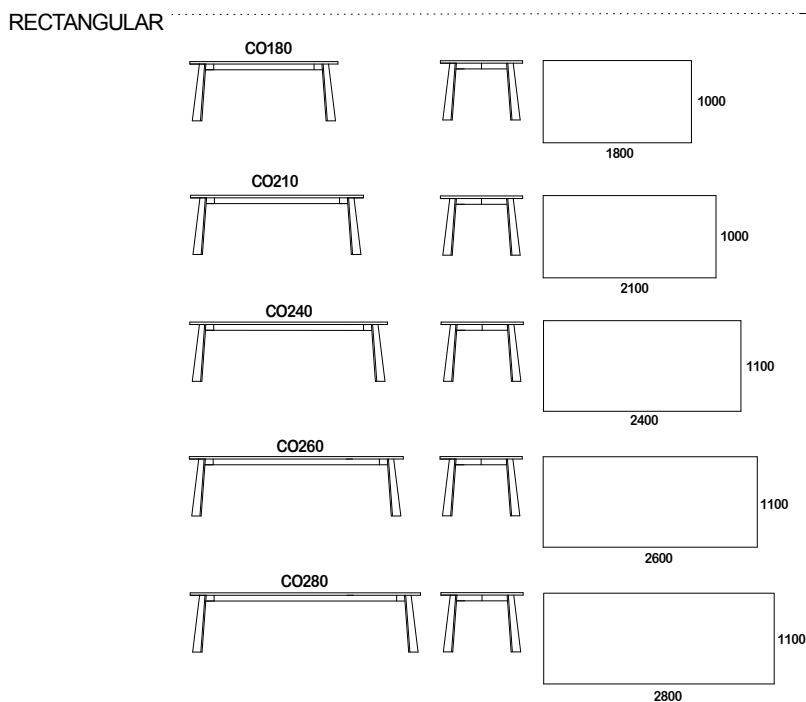

cooper.

- SPECIFICATION
- Structure// Solid American Oak
- base & top// Circular, square or
- rectangular models
- STAIN/UPHOLSTERY/FINISH
- Variety of stains available//
- Optional stain matching// mix &
- match finishes// Tasmanian Oak
- available
- Custom sizes available
- Australian Designed & Made

*Please note that dimensions are approximate and can differ based on the natural expansion/contraction of timber. NTS.