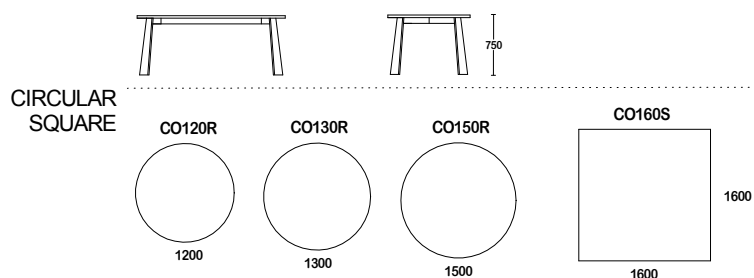

cooper.

- SPECIFICATION
- Structure// Solid American Oak
- base & top// Circular, square or
- rectangular models
- STAIN/UPHOLSTERY/FINISH
- Variety of stains available//
- Optional stain matching// mix &
- match finishes// Tasmanian Oak
- available
- Custom sizes available
- Australian Designed & Made

*Please note that dimensions are approximate and can differ based on the natural expansion/contraction of timber. NTS.