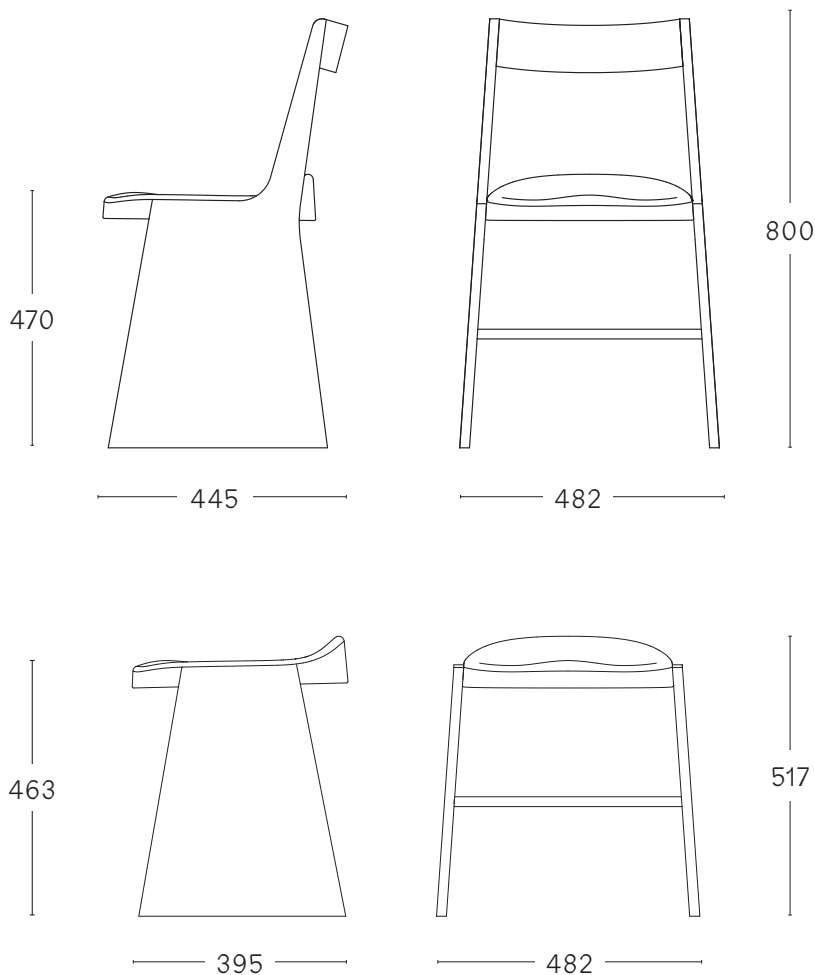

MC 19

Fronda Chair / Fronda Low Stool

Natural pine frame with
black, silver, copper or
green steel seat

Black pine frame with
black steel seat

Grey pine frame with
silver steel seat

Gross weight
ca. 9,00 kg / ca. 8,00 kg

Volume
0,19 m³ / 0,12 m³

Box size
500 × 460 × 825 mm /
440 × 460 × 560 mm

Pine

Natural

Black
RAL 9005

Grey
NCS 4000

Steel

Black
RAL 9011