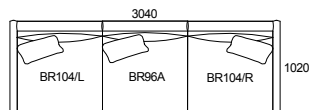

examples

: SPECIFICATION

: Structure// Solid Plywood & timber w/ sprung base
: Seat// Foam core w/ foam wrap
: Back & Scatter Cushion(s)// Feather & Down
: Legs// glides

: STAIN/UPHOLSTERY/FINISH

: Upholstered in fabric// Free-standing & modular combinations available// Additional or contrast scatter cushion(s) (pictured)

: Australian Designed & Made.