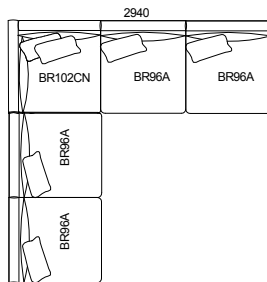

MODULAR

examples

: SPECIFICATION

: Structure// Solid Plywood & timber w/ sprung base
: Seat// Foam core w/ foam wrap
: Back & Scatter Cushion(s)// Feather & Down
: Legs// glides

: STAIN/UPHOLSTERY/FINISH

: Upholstered in fabric// Free-standing & modular combinations available// Additional or contrast scatter cushion(s) (pictured)