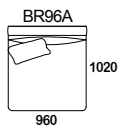

brodie modular.

MODULAR

examples

: SPECIFICATION

: Structure// Solid Plywood & timber w/ sprung base
: Seat// Foam core w/ foam wrap
: Back & Scatter Cushion(s)// Feather & Down
: Legs// glides

: STAIN/UPHOLSTERY/FINISH

: Upholstered in fabric// Free-standing & modular combinations available// Additional or contrast scatter cushion(s) (pictured)

: Australian Designed & Made.