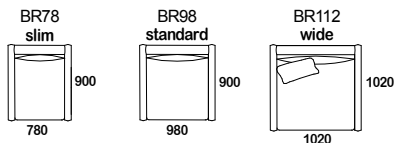

brodie.

ARMCHAIR

LOUNGE

SPECIFICATION

// Brodie is a sophisticated lounge system, designed in modular pieces to enable access to restricted spaces

With its exquisite tailoring and elegant lines, the Brodie modules seamlessly come together to form a lounge size of your choice.