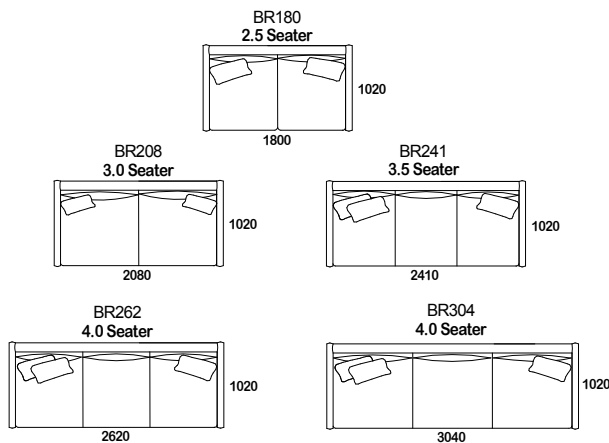

SPECIFICATION

// Brodie is a sophisticated lounge system, designed in modular pieces to enable access to restricted spaces

With its exquisite tailoring and elegant lines, the Brodie modules seamlessly come together to form a lounge size of your choice.

For those with easy access, Brodie is also available in a complete free-standing unit.

The Brodie range includes lounges, modular pieces & a variety of armchairs

Australian Designed & Made

Studio Pip