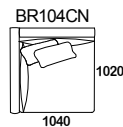

brodie modular.

MODULAR

examples

: SPECIFICATION

: Structure// Solid Plywood & timber w/ sprung base
: Seat// Foam core w/ foam wrap
: Back & Scatter Cushion(s)// Feather & Down
: Legs// glides

: STAIN/UPHOLSTERY/FINISH

: Upholstered in fabric// Free-standing & modular combinations available// Additional or contrast scatter cushion(s) (pictured)

: Australian Designed & Made.