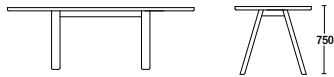

# peggy.

RECTANGULAR

- : SPECIFICATION
- : Structure// Solid American Oak
- : Range// Dining & sideboard models
- : STAIN/UPHOLSTERY/FINISH
- : Selection of timber stains// Mix & match finishes// Tasmanian Oak available
- : Australian Designed & Made

\*Please note that dimensions are approximate and can differ based on the natural expansion/contraction of timber. NTS.