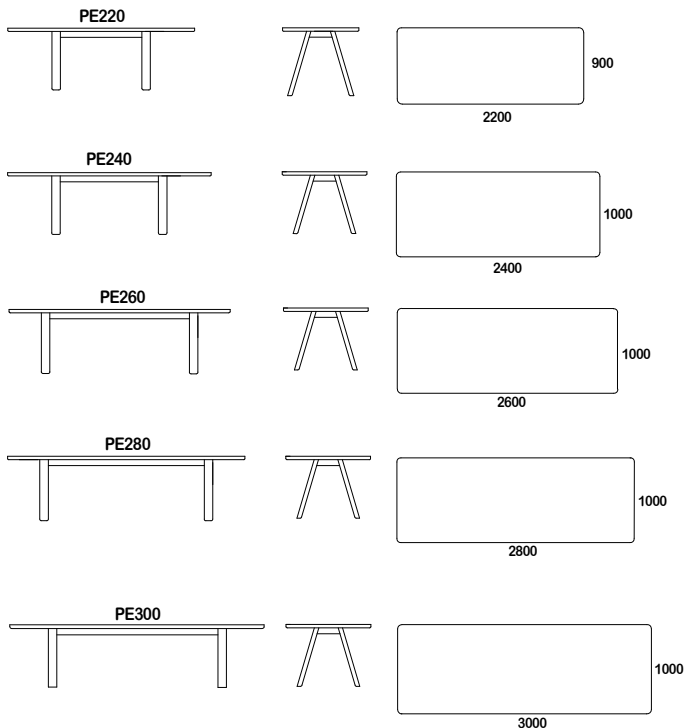

# peggy.

RECTANGULAR

- : SPECIFICATION
- : Structure// Solid American Oak
- : Range// Dining & sideboard models
- : STAIN/UPHOLSTERY/FINISH
- : Selection of timber stains// Mix & match finishes// Tasmanian Oak available
- : Australian Designed & Made

\*Please note that dimensions are approximate and can differ based on the natural expansion/contraction of timber. NTS.