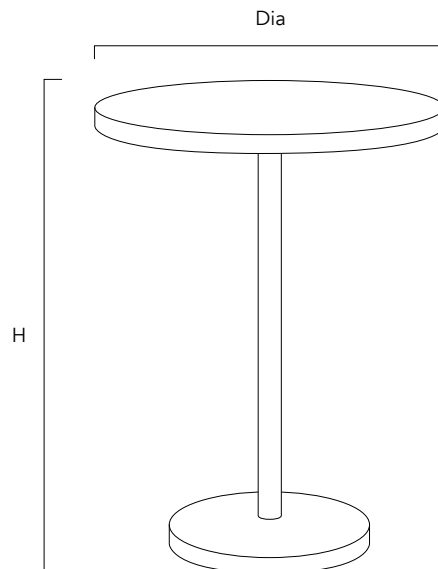

BOB CAFE/BAR PEDESTAL TABLE

For a more intimate social gathering, count me in. I'm a round pedestal cafe table with a solid wood top and base. I'm available in 2 different height options - both desk and counter height. Simple, sleek and pretty damn good looking. As always, customise me top to bottom to suit your aesthetic.

Material

Top Options: Solid Teak
Base Options: Metal

Weight

Dimensions (mm)

600 Dia 750 H
600 Dia x 1000 H

*Refer to materials index for all choices
*Included images show just a few customisation options
*Further custom sizing can be requested in increments of 50mm, surcharge applies