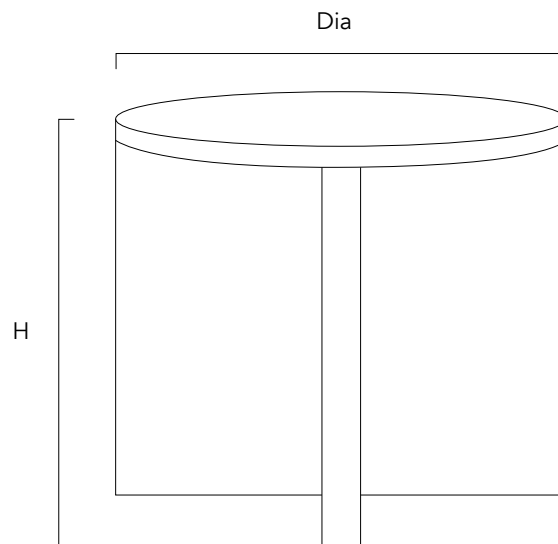

BOB SIDE TABLE ROUND

Centre of attention? I love being that. If you're after a round monolithic styled side table to showcase in your space, look no further. Sometimes all you need in a room is an extra impressive piece, so go on, customise my top and base to suit your space.

Material

Top Options: Solid Teak, Marble, Lacquer, Glass
Base Options: Solid Teak, Marble, Lacquer, Metal

Weight

All Teak Dia 450: 14kg
Teak and Top Marble Dia 450: 28kg

Dimensions (mm)

450 Dia x 450 H
500 Dia x 450 H
600 Dia x 450 H

*Refer to materials index for all choices
*Included images show just a few customisation options
*Further custom sizing can be requested in increments of 50mm, surcharge applies

MARBLE

Carrara Marble Honed