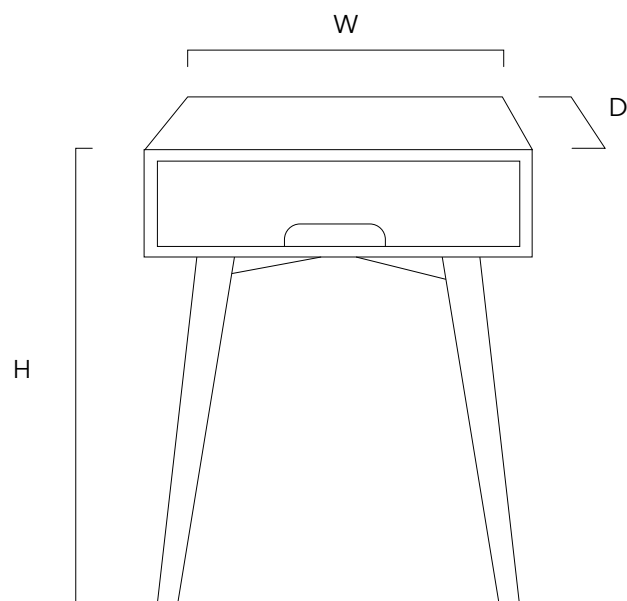

VINNY BEDSIDE TABLE RATTAN

Looking for a modern vintage bedside table? You're looking right at him. I'm exactly what you see, a good-looking bedside table with one well-sized solid teak drawer. Super minimal and super functional - what we're all about. Customise my material and colour, and I'm ready to move in and wake up next to you

Material

Body Options: Solid Wood

Weight

Dimensions (mm)

450 W x 450 D x 550 H

- *Refer to materials index for all choices
- *Included images show just a few customisation options
- *Further custom sizing can be requested in increments of 50mm, surcharge applies