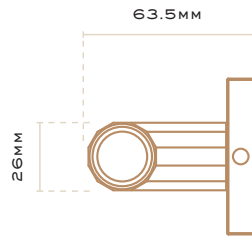

PETRINE WALL SCONCE

COLOURS:
Natural Brass (Pictured)
CUSTOM Aged Brass, Blackened Brass

COLOUR TEMPERATURE
Warm White 3000K

LEAD TIME:
In stock - 2 day delivery

LIGHT FITTING:
WATTAGE:
4W

IP RATING:
IP44 (suitable in some wet/outdoor areas)

REMOTE DRIVER (INCLUDED):
TC1 Mini Jolly (size: 102mm x 38mm x 21mm)
Allow room in wall cavity or a distance up to 100mm from fitting

DIMMING OPTIONS:
1-10V, Non-dim, Push (DALI available on request)

All fixtures must be installed by a licensed electrician. Please also consult a licensed electrician for any electrical, dimming and wiring enquiries.