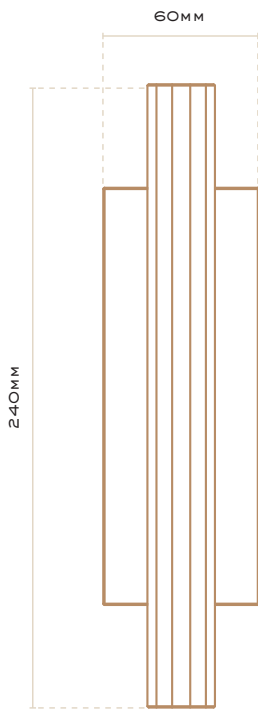

# PETRINE

WALL SCONCE

## PETRINE WALL SCONCE

**COLOURS:**  
Natural Brass (Pictured)  
CUSTOM Aged Brass, Blackened Brass

**COLOUR TEMPERATURE**  
Warm White 3000K

**LEAD TIME:**  
In stock - 2 day delivery

**LIGHT FITTING:**  
**WATTAGE:**  
4W

**IP RATING:**  
IP44 (suitable in some wet/outdoor areas)

**REMOTE DRIVER (INCLUDED):**  
TC1 Mini Jolly (size: 102mm x 38mm x 21mm)  
Allow room in wall cavity or a distance up to 100mm from fitting

**DIMMING OPTIONS:**  
1-10V, Non-dim, Push (DALI available on request)