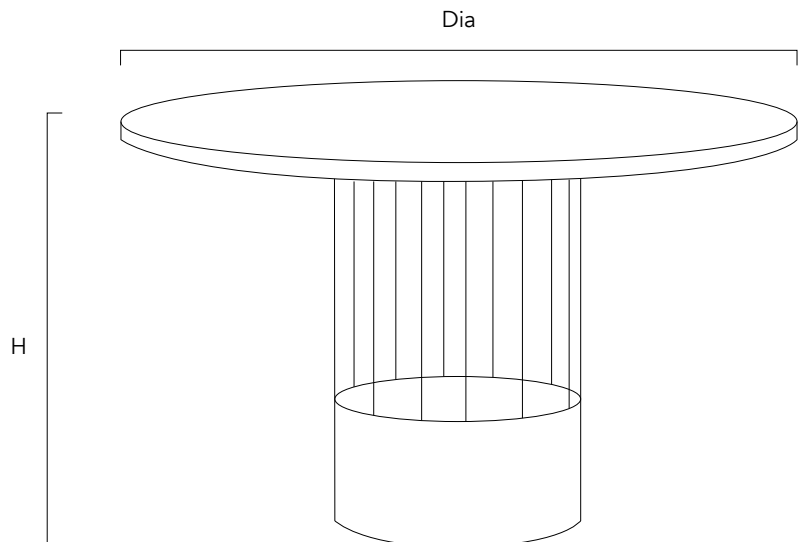

WILLY CAGE DINING TABLE

I'm definitely going to be the topic of conversation over dinner - we both know that. I'm that mid-century style round dining table those of you who appreciate a statement piece dream of. My base features a strong yet elegant wire frame. Change up my material or size to suit your aesthetic, and I can assure you that I'll elevate your entire space.

Material

Top Options: Solid Teak,
Marble, Glass
Base Options: Metal

Weight

Dimensions (mm)

1000 Dia x 750 H
1200 Dia x 750 H
1400 Dia x 750 H

*Refer to materials index for all choices
*Included images show just a few customisation options
*Further custom sizing can be requested in increments of 50mm, surcharge applies