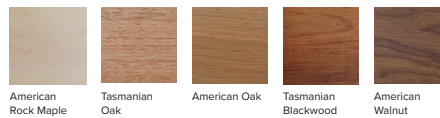

HAVANA BEDSIDE

Like the Havana Bed, the Havana bedside eschews the trend of simple geometric shapes, preferring instead to speak through swooping lines and fine details.

A practical and elegant solution to bedside storage.

DIMENSIONS (mm)

550 W x 400 D x 570 H

Custom sizes available.

TIMBER OPTIONS:

American
Rock Maple

Tasmanian
Oak

American
Oak

Tasmanian
Blackwood

American
Walnut

NATURAL OIL FINISHES:

White Oil

Drift

Natural

Mule

Almond

Terrain/Walnut