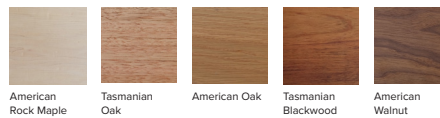

POLLY SIDEBOARD

The Polly Sideboard is a versatile cabinet with a refined timeless aesthetic. The sideboard shows design cues from the rest of the Polly range including subtle rounded corners and a unique leg detail.

Available as standard with five push-release cupboard doors, however the cabinet can be customised to suit your storage requirements.

DIMENSIONS (mm)

2100 L x 500 D x 820 H

Custom sizes available.

TIMBER OPTIONS:

American
Rock Maple

Tasmanian
Oak

American Oak

Tasmanian
Blackwood

American
Walnut

NATURAL OIL FINISHES:

White Oil

Drift

Natural

Mule

Almond

Terrain/Walnut

Ebony