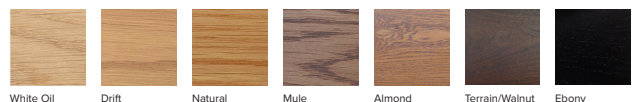

TIMBER OPTIONS:

American
Rock Maple

Tasmanian
Oak

American
Oak

Tasmanian
Blackwood

American
Walnut

NATURAL OIL FINISHES:

White Oil

Drift

Natural

Mule

Almond

Terrain/Walnut

Ebony