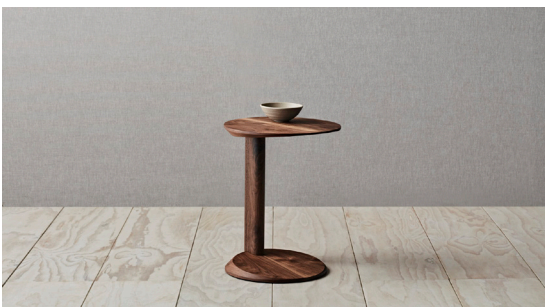

YUKA SIDE TABLE

With a combination of various geometric shapes, the Yuka side table is about as clean, simple and refined as a side table can get.

Available in one size only.

DIMENSIONS (mm)

400dia x 500 H

TIMBER OPTIONS:

American
Rock Maple

Tasmanian
Oak

American
Oak

Tasmanian
Blackwood

American
Walnut

NATURAL OIL FINISHES:

White Oil

Drift

Natural

Mule

Almond

Terrain/Walnut

Ebony