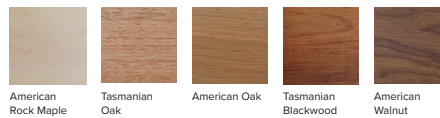

YUKA SIDE TABLE

With a combination of various geometric shapes, the Yuka side table is about as clean, simple and refined as a side table can get.

Available in one size only.

DIMENSIONS (mm)

400dia x 500 H

TIMBER OPTIONS:

American
Rock Maple

Tasmanian
Oak

American
Oak

Tasmanian
Blackwood

American
Walnut

NATURAL OIL FINISHES:

White Oil

Drift

Natural

Mule

Almond

Terrain/Walnut

Ebony