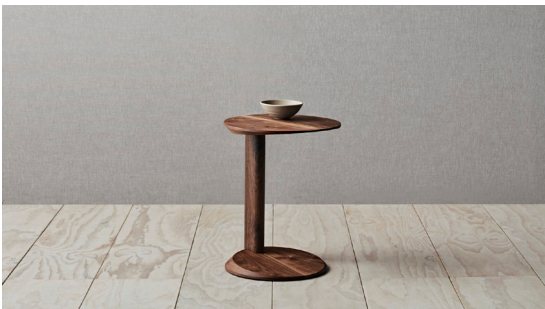

YUKA SIDE TABLE

With a combination of various geometric shapes, the Yuka side table is about as clean, simple and refined as a side table can get.

Available in one size only.

DIMENSIONS (mm)

400dia x 500 H

TIMBER OPTIONS:

American
Rock Maple

Tasmanian
Oak

American
Oak

Tasmanian
Blackwood

American
Walnut

NATURAL OIL FINISHES:

White Oil

Drift

Natural

Mule

Almond

Terrain/Walnut

Ebony